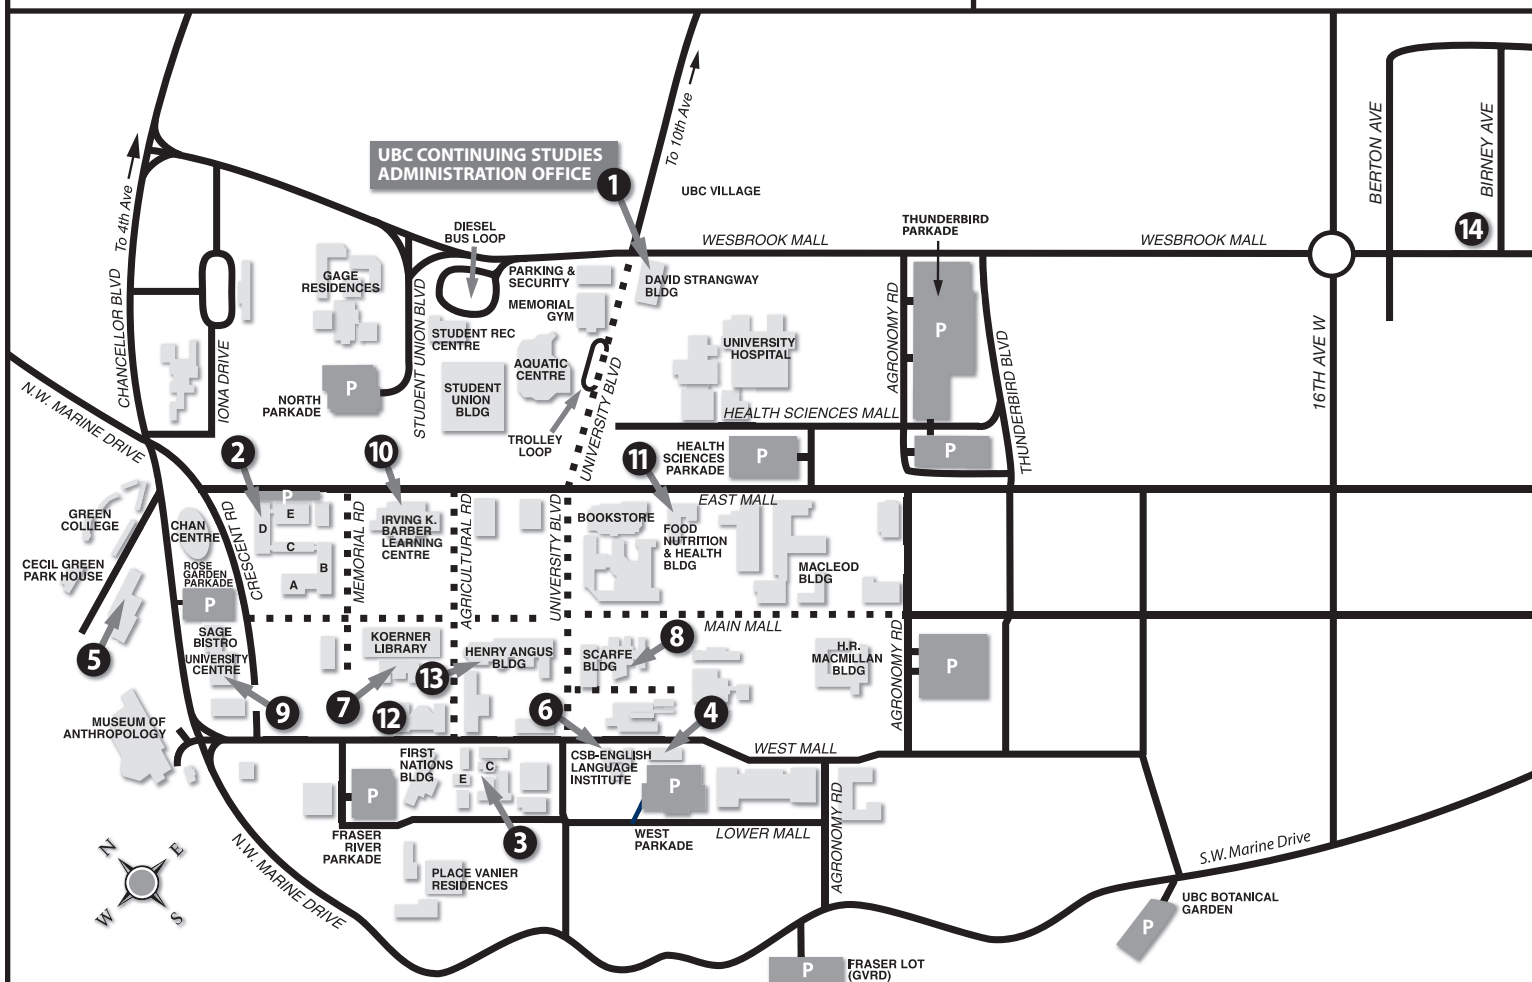

UBC CONTINUING STUDIES

UBC Point Grey

Visit UBC Continuing Studies on the Point Grey campus at 410-5950 University Boulevard (David Strangway Building).

604-822-1444 • cstudies.ubc.ca

Parking

For parking information, call 604-822-6786 or visit UBC's online wayfinding site at maps.ubc.ca.

Map Legend

- 1 David Strangway Bldg
- 2 Buchanan Bldg
- 3 Ponderosa Annex C
- 4 West Mall Swing Space Bldg
- 5 Anthropology & Sociology Bldg
- 6 CSB - English Language Institute
- 7 Mathematics Bldg
- 8 Scarfe Bldg
- 9 University Centre Sage Bistro
- 10 Irving K. Barber Learning Centre
- 11 Food, Nutrition and Health (FNH) Bldg
- 12 Geography Bldg
- 13 David Lam Learning Centre
- 14 Tapestry at Wesbrook Village

MS1111

a place of mind
THE UNIVERSITY OF BRITISH COLUMBIA